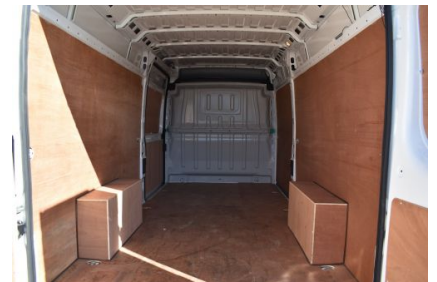

CITROEN RELAY 35 HEAVY L4 H2 ENTERPRISE BLUEHDI XLWB JUMBO VAN
£17,490 + VAT

May 2019

3781 miles

Manual

Diesel

Feature Box

1 Owner	Air Conditioning	Euro 6 engine
Rear Parking Sensors	Satellite Navigation	3 Seats
6 Speed	Adjustable Seats	Alarm
Bluetooth Phone Prep	BULK HEAD	Central Locking
Cruise Control	Electric Mirrors	Electric Windows
Low Finance Rates	PAS	Ply Lining

Technical Data

CO2 Emmissions	168	Engine Capacity	1997
Fuel Type	Diesel	Number of Doors	
Transmission	Manual	6 Months Tax Cost	143
Year of Manufacture	2019	12 Months Tax Cost	260
Color	WHITE	Euro Status	E6
BHP	129	MPG Combined	44.1

Avondale Motor Park make every effort to ensure all prices and vehicle details on this website are correct. However, as these are used cars, the standard specification can sometimes differ from that shown. Please satisfy yourself that a vehicle has a specific feature that is important to you before purchasing. Our staff at the dealership will be happy to assist you. Prices, offers and details of vehicles are subject to change without notification.