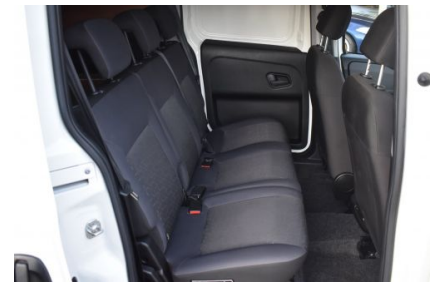

**Jul 2014**

**71000 miles**

**Manual**

**Diesel**

**Feature Box**

<b>5 Seats</b>	<b>Twin Side Loading Door</b>	<b>6 Speed</b>
<b>Adjustable Seats</b>	<b>RAC Warranty</b>	<b>Alarm</b>
<b>Central Locking</b>	<b>Electric Windows</b>	<b>Free Nationwide Delivery</b>
<b>Low Finance Rates</b>	<b>PAS</b>	